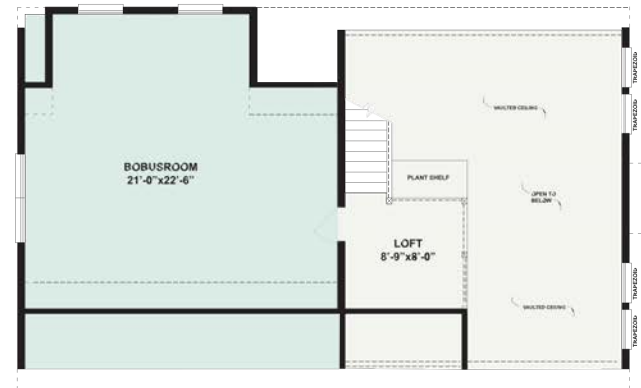

# KING HEZEKIAH

- Model Name: King Hezekiah
- Style: Chalet
- 2br/2ba
- 1,210 sf
- Numerous options, finishes and features available. Contact us for details

1st Floor

2nd Floor