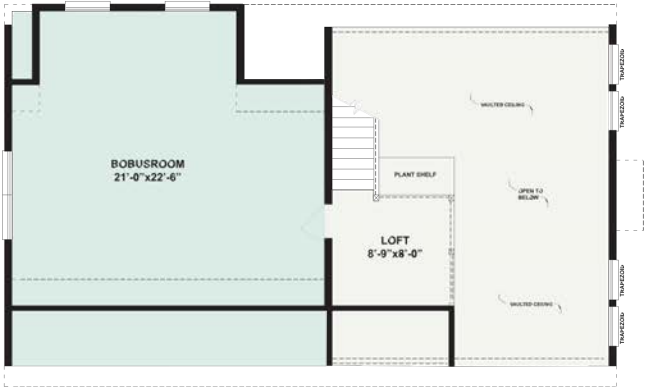

KING HEZEKIAH

- Model Name: King Hezekiah
- Style: Chalet
- 2br/2ba
- 1,210 sf
- Numerous options, finishes and features available. Contact us for details

1st Floor

2nd Floor