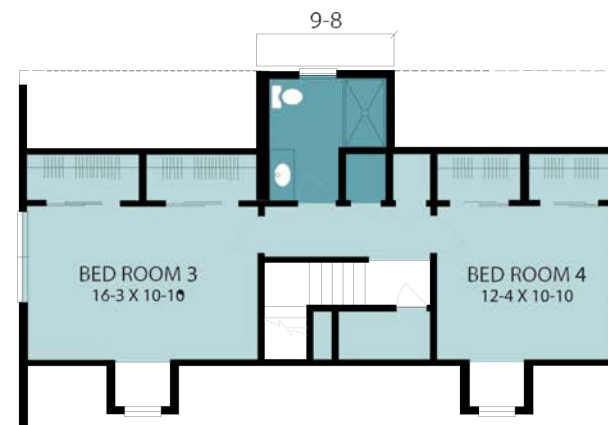

THE RUTH

- Model Name:
The Ruth
- Style: Cape Cod
- 4br/2.5ba
- 1,086 sf + 950 sf
2nd floor bonus
area
- Numerous
options, finishes
and features
available.
Contact us for
details

Optional Second Floor Bonus Area
(example optional finished layout)