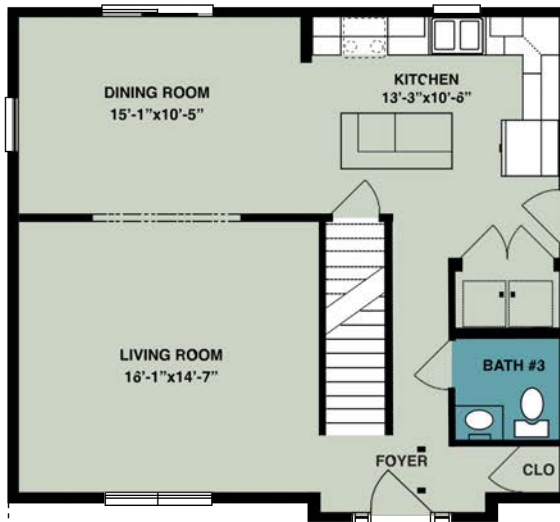

THE ELIJAH

- Model Name:
The Elijah
- Style: Two-Story
- 3br/2.5ba
- 1,610 sf
- Numerous options, finishes and features available. Contact us for details

homes@homesitecreations.com | (724) 279-6179 | www.HomeSiteCreations.com