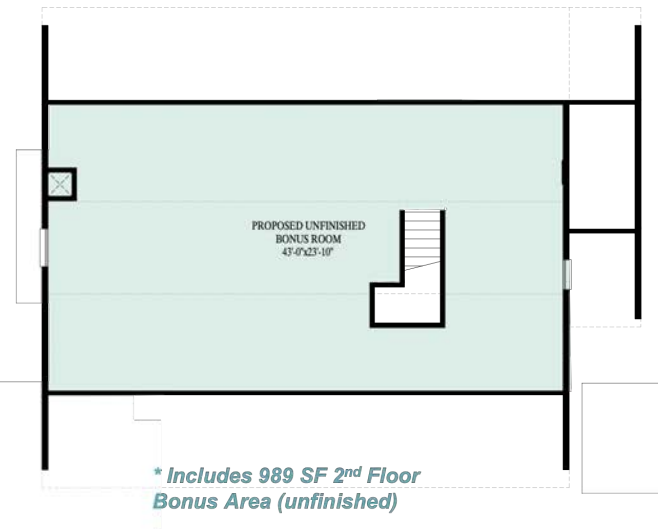

# THE ESTHER

- Model Name:  
The Esther
- Style: Ranch
- 3br/2.5ba
- 1,909 sf + 989 sf  
2<sup>nd</sup> floor bonus  
area
- Numerous  
options, finishes  
and features  
available.  
Contact us for  
details